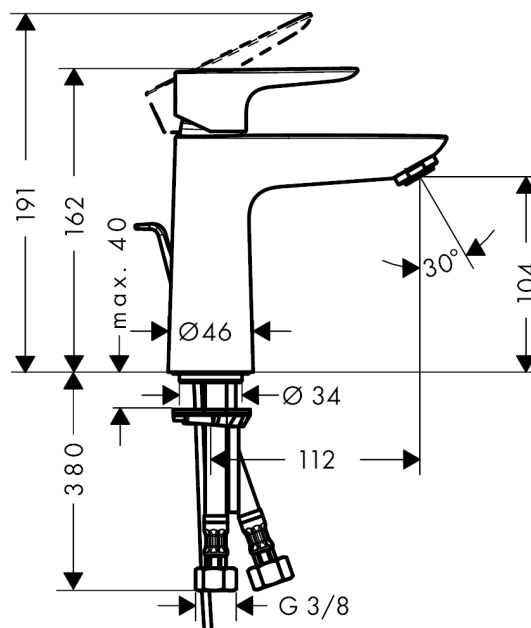

### product features

- ComfortZone 110 provides space for greater freedom of movement
- spout 112 mm long
- normal spray
- flow rate 5 l/min at 3 bar
- deck mounted
- ceramic cartridge
- maximum temperature can be adjusted on installation
- pop-up waste set 1¼"
- QuickClean technology for easy limescale removal

## Scale drawing